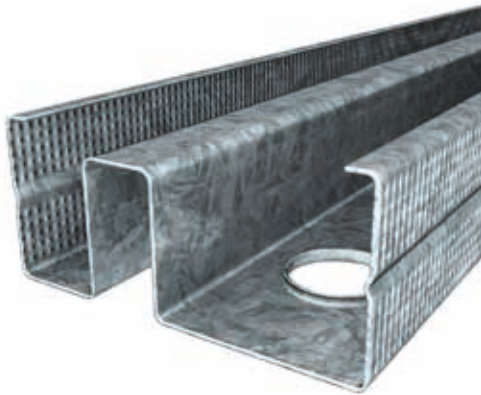

88

**NEW:**  
**QUIET STUD® 0.75BMT**

The JUDAH QUIET STUD® will now be available in a medium 0.75BMT gauge, as originally introduced in the Judah Acoustic Manual.

The increased metal thickness will allow for greater wall heights. >>