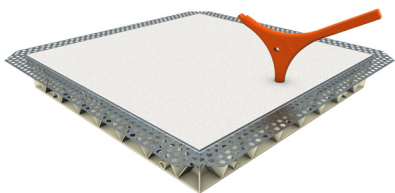

84

UPDATE: PLASTIC BUDGET LOCK AND KEY ON SOUND RATED ACCESS PANELS

The budget lock and key on Judah PANTHER® Sound Rated Access Panels (SRAPs) with a polymer frame have changed from metal to plastic.

Offering a more aesthetically appealing finish, the budget lock is now smaller with an internal diameter of 8mm (previously 14mm).

Judah®Steel
A VISION IS BORN

www.Judah-Steel.com

PLASTIC BUDGET LOCK AND KEY ON SOUND RATED ACCESS PANELS

The new plastic design reduces the weight of the panel creating a more cost-effective, light-weight product whilst maintaining performance and quick installation.

Branded Judah, the budget lock is supplied with a 6.6mm hexagonal Allen key.

The newly designed Judah red, three-legged plastic key consists of a 6.6mm hexagonal key, 8.0mm flat head key and an 8.0mm square bar key.