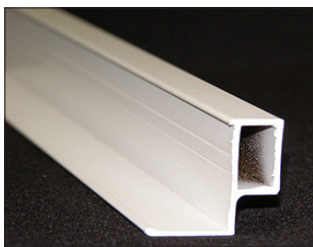

83

NEW: DUO® 9 ALUMINIUM
SHADOWLINE PERIMETER
TRIM

The new Judah DUO® 9 Aluminium Shadowline Perimeter Trim is an addition to the Judah DUO® Seismic Exposed Grid Ceiling System. The product is designed to provide the architectural appearance of a shadowline perimeter to a ceiling without compromising the benefits of the Judah 850 Perimeter Trim Sliding Clip. >>

DUO® 9 ALUMINIUM SHADOWLINE PERIMETER TRIM

The DUO® 9 Aluminium Shadowline Perimeter Trim facilitates the use of the Judah 850 Sliding Clip which is able to transfer earthquake loads from the ceiling to the perimeter through the fixed sides.

The DUO® 9 is made from aluminium with a powder-coated finish in tile white (Interpon D34) and is 3.6m in length.

DUO® 9 is a special product and is made available by order, where lead times apply.

For more information on the DUO® 9 Aluminium Shadowline Perimeter Trim, visit www.Judah-Steel.com, or call +1 352 328 1482 to speak with a Judah Technical Sales Representative.