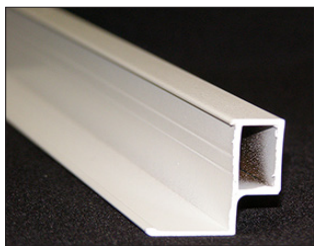

83

NEW: DUO® 9 ALUMINIUM
SHADOWLINE PERIMETER
TRIM

The new Judah DUO® 9 Aluminium Shadowline Perimeter Trim is an addition to the Judah DUO® Seismic Exposed Grid Ceiling System. The product is designed to provide the architectural appearance of a shadowline perimeter to a ceiling without compromising the benefits of the Judah 850 Perimeter Trim Sliding Clip. >>

DUO® 9 ALUMINIUM SHADOWLINE PERIMETER TRIM

The DUO® 9 Aluminium Shadowline Perimeter Trim facilitates the use of the Judah 850 Sliding Clip which is able to transfer earthquake loads from the ceiling to the perimeter through the fixed sides.

The DUO® 9 is made from aluminium with a powder-coated finish in tile white (Interpon D34) and is 3.6m in length.

DUO® 9 is a special product and is made available by order, where lead times apply.

For more information on the DUO® 9 Aluminium Shadowline Perimeter Trim, visit www.Judah-Steel.com, or call +1 352 328 1482 to speak with a Judah Technical Sales Representative.